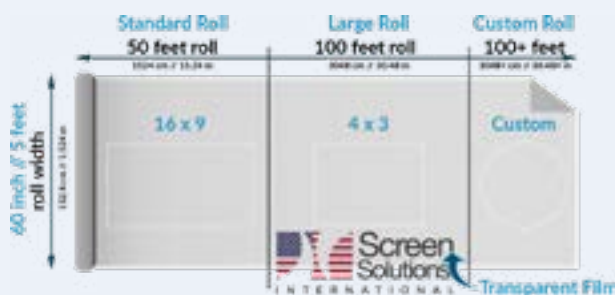

ROLL SIZE

PRODUCT FEATURES

TOUCH SCREEN

ANTI-GLARE

APPLICATION KIT