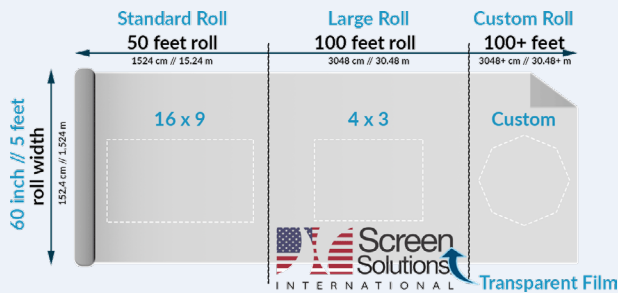

DEFINITION PRO REAR-PROJECTION

Definition Pro Rear-Projection Film is a black film that produces ultra-high contrast rear-projection material. Not only are viewing angles not affected by this added contrast, but we also have higher ambient light rejection from the front and rear of the film.

Definition PRO Rear-Projection Film is the latest in professional-grade rear projection films, offering the highest contrast, light rejection, and viewing angles of any rear projection film.

SPECIFICATIONS

Screen Color	Black
Transmission of Light	65%
Haze	93%
Maximum Viewing (seamless)	175°
Definition Pro Rear projection film (Full Roll)	5 ft x 10-100 ft*

ROLL SIZE

COMMON APPLICATIONS

- Retail Windows
- Lobbies
- Corporate Centers
- Tradeshows
- Museums
- Digital Signage