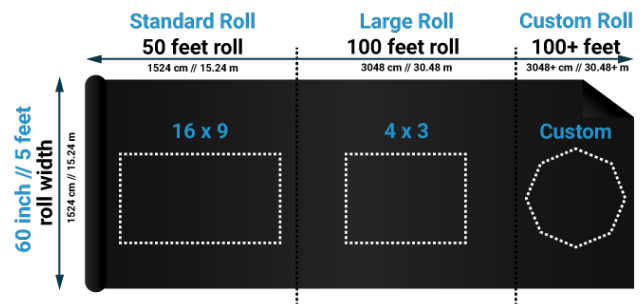

STANDARD SCREEN SIZES