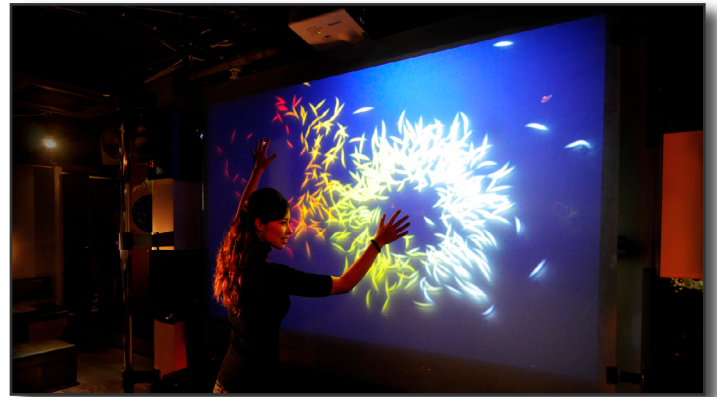

*Custom roll lengths are available. Call 1-888-631-5880 for details.

ACCESSORIES

TOUCH
Screen

ANTI-GLARE
Film

COMPLETE
Projection Packages

PRO
Application Kit

INSTALLATION

Screen Solutions Accent Rear Projection Films can be installed as DIY (Do It Yourself) or you can find a local professional window tint installer to install your projection film.