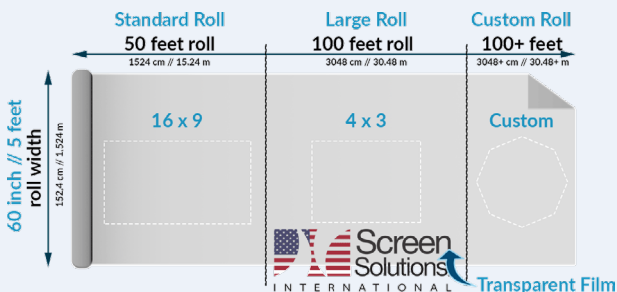

# INTRIGUE REAR PROJECTION

Intrigue Rear-Projection Film is a clear, holographic projection film that is  $\pm 96\%$  colorless or transparent. When combined with a standard projector, Intrigue produces a holographic, 3D, or floating image effect on any glass or acrylic surface. It maintains wide viewing angles and impressively bright images while contributing a “next generation” look and feel to any content.

## ROLL SIZE

## SPECIFICATIONS

Screen Color	+/- 96% Clear
Transmission of Light	92%
Haze	33.5%
Maximum Size (seamless)	122" (16:9) 60" x 107"
Accent Rear projection film (Full Roll)	5 ft x 10-100ft